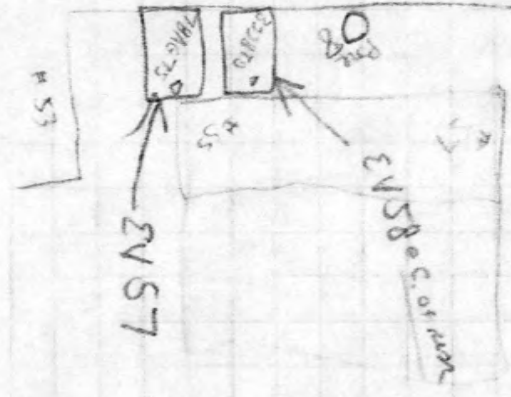

- 1 = NE4546 - LR door impacted by press cook bomb
- 2 = 59FW34
- 3 = FL P3B4KN
- 4 = 589 PS3
- 5 = NY EVX2853

POLICE STAFF
#468 WPO

EV 137
15 CR 418

257 MK8

1166C7

LAUREN SUSS7

1-152 Floss A-2 miss - C, M, P, U,
 EN-137 438 140, 141
 MURKIN @ EV 137 - 4 houses
 EV 148 75 house in LA, CA #188
 EV 151 4 20' miss police of #53

C7
427 YHC

FL 4816AD
175 MK7

K9 SCOUT 3