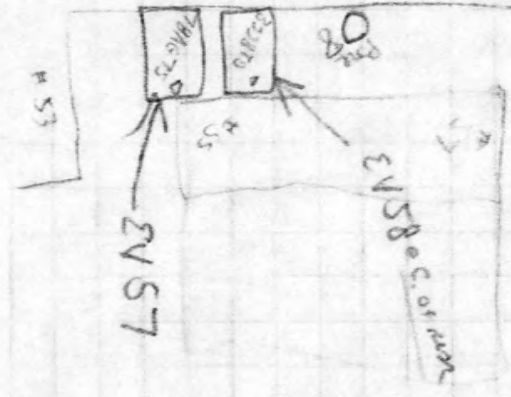

- 1 = NE4546 - LR door impacted by Pres Cook bomb
- 2 = 59FW34
- 3 = FL P3B4KN
- 4 = 589 PS3
- 5 = NY EVX2853

POLICE STAFF
#468 WPO

EV 137
15 CR 418

257 MK8

116 GC7

LAUREN SUSS7

1-152 floor A-2 miss - C, M, P, U,
No letters
EN-137 438 140, 141
MURKIN @ EV 137 - 4 houses
EV 148 75 house in LA, CA 418
EV 151 4 20' miss police of 453

C7
427 YHC

FL 4816AD
175 MK7

K9 SCOR 3